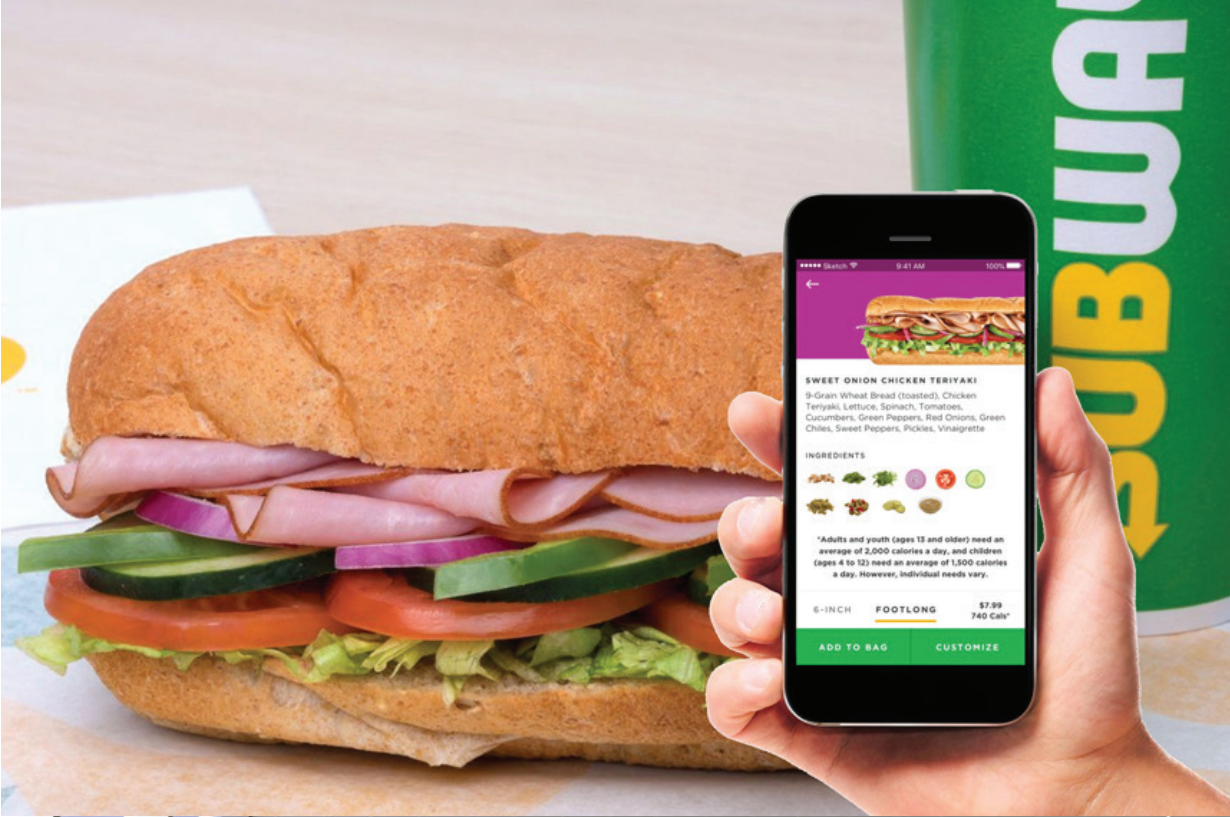

**Your site**

**Our restaurant**

**Great locations  
are all about people,  
accessibility,  
visibility and energy.**

**SUBWAY**

**Our innovative brand is globally recognized.**

**With our vibrant new look, we can turn any space into a great restaurant.**

**SUBWAY**

The image shows a clean, modern dining space. In the foreground, there are two square wooden tables with dark grey legs, each accompanied by two white chairs with dark grey frames. The background wall is covered in a repeating geometric pattern of interlocking triangles. Two white, dome-shaped pendant lights hang from the ceiling, casting a soft glow. The text "Our ingredients. Your masterpiece." is centered on the wall in a bold, green, sans-serif font.